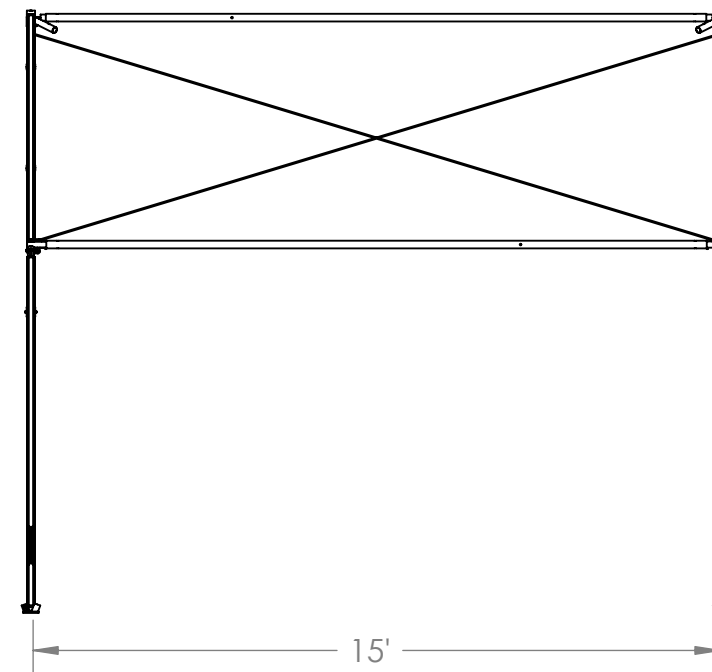

Trimetric

Date: February 20, 2014
Toptec Future Trac 20x15 Gable End
Gable Ends with One 15' Center
Drawn by: Nathan O'Daniel
Drawing #: TU2015-02202014

Front

Side