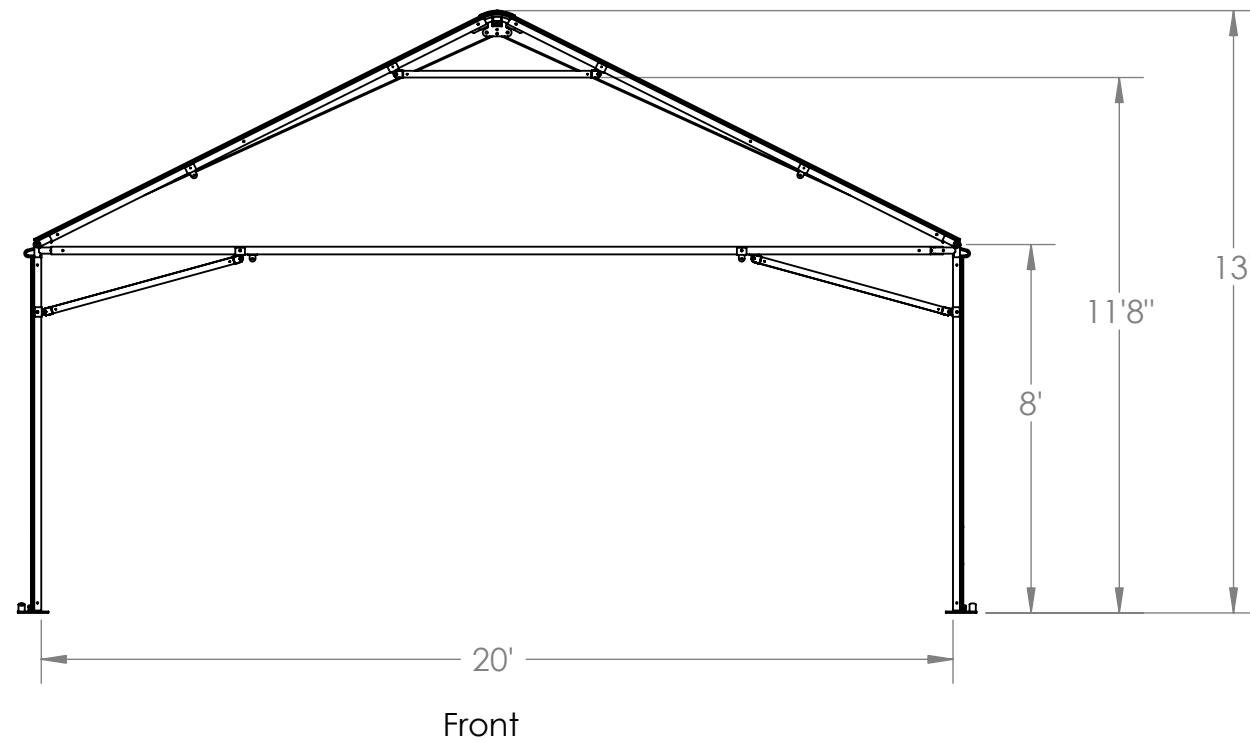

Trimetric

Date: February 20, 2014
Toptec Future Trac 20x15 Gable End
Gable Ends with One 15' Center
Drawn by: Nathan O'Daniel
Drawing #: TU2015-02202014

Front

Side