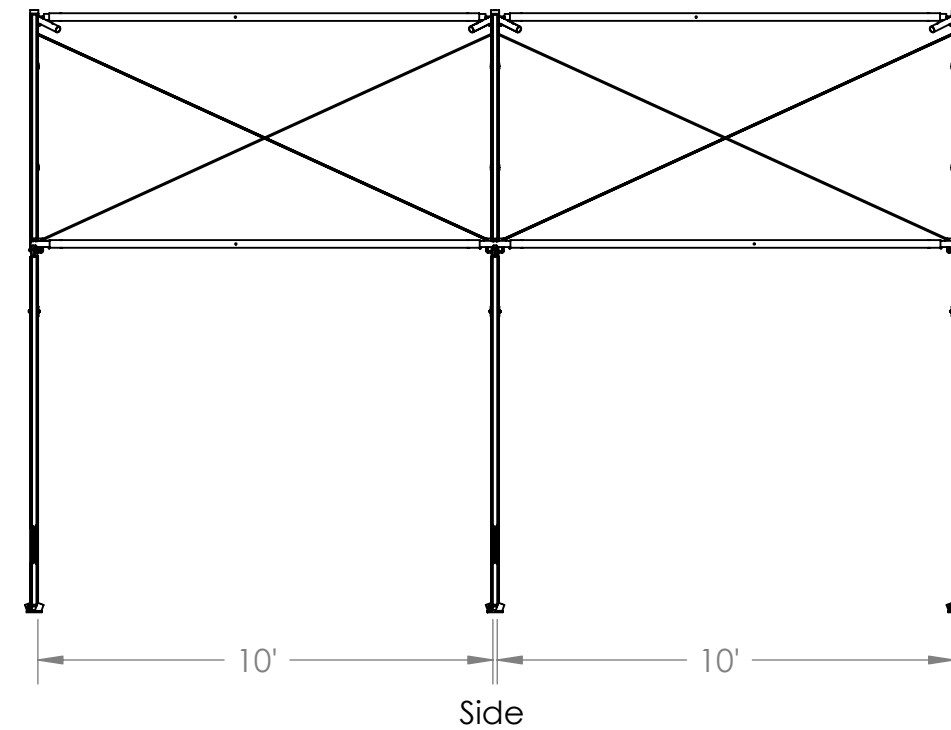

Trimetric

Front

Date: May 30, 2013
Toptec Future Trac 20by20 Gable End
20Gable Ends with Two 10' Centers
Drawn by: Nathan O'Daniel
Drawing #:TU2020-02202014

Side