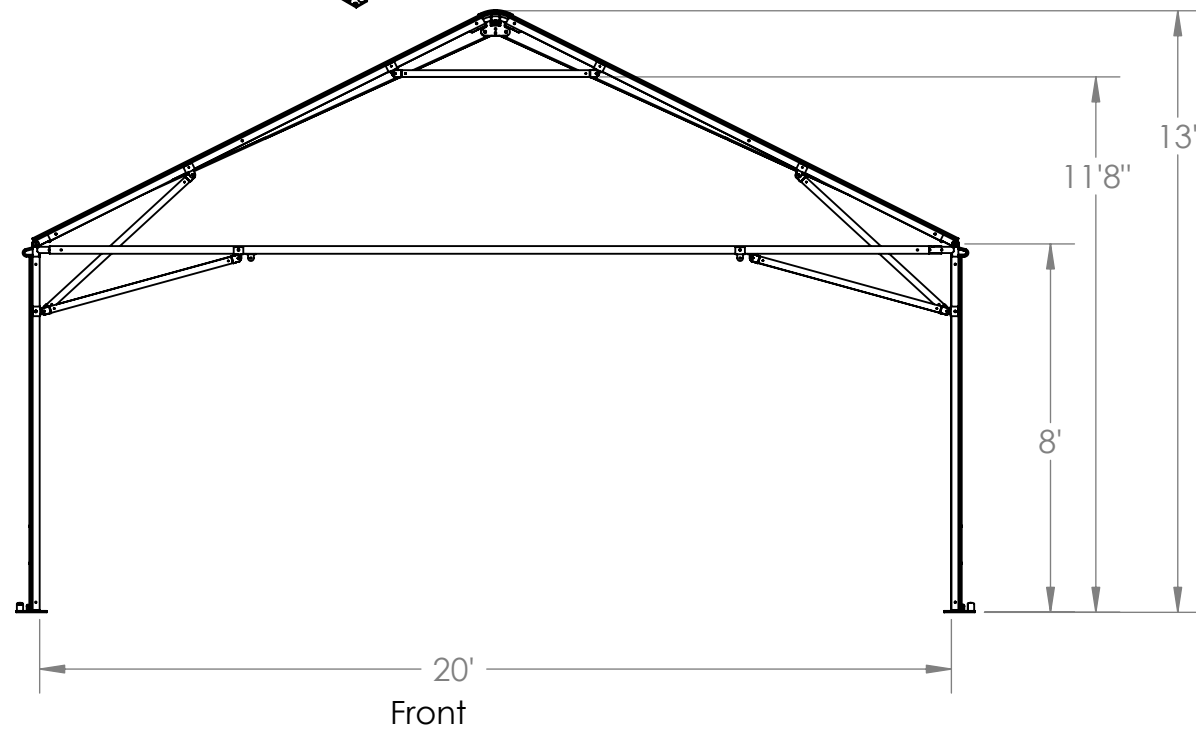

Trimetric

Front

Date: May 30, 2013
Toptec Future Trac 20by20 Gable End
20Gable Ends with Two 10' Centers
Drawn by: Nathan O'Daniel
Drawing #:TU2020-02202014

Side