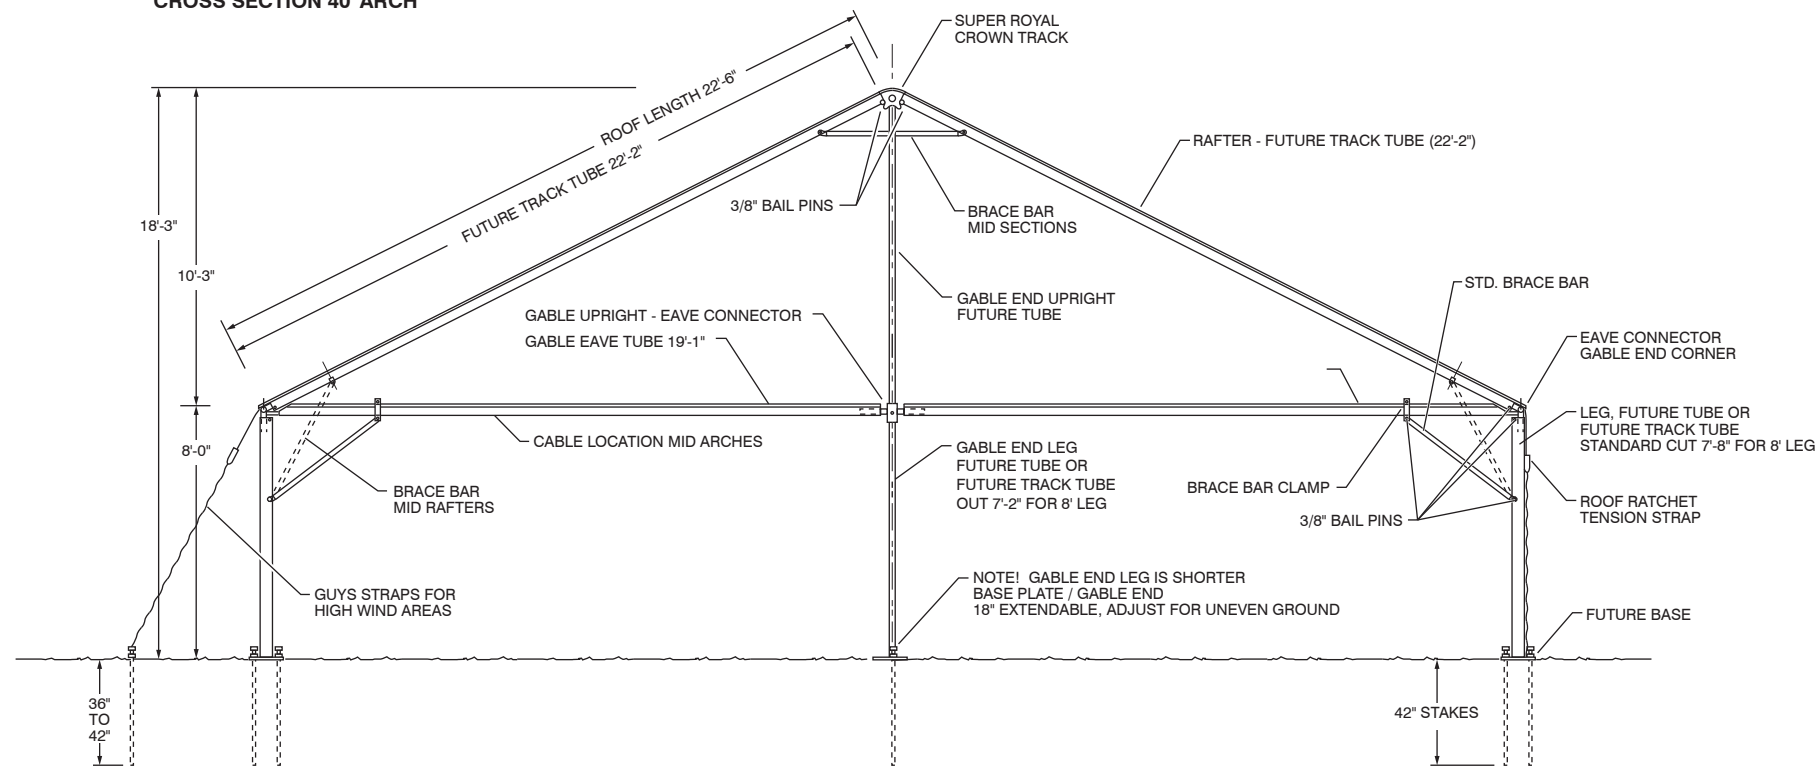

CROSS SECTION 40' ARCH

Good things happen in TopTec tents.™

QTY	Part Number	Description
40X100 GABLE 15/20/10/20/20/15 CONFIGURATION		
2	TUIBG-L	GABLE CORNER BRACKET - LEFT
2	TUIBG-R	GABLE CORNER BRACKET - RIGHT
2	TUIBGE	GABLE END INTERMEDIATE BRACKET
10	TUIB	INTERMEDIATE BRACKET
5	TU8CL	8 WAY CROWN CLUSTER
2	TU5CLG	5 WAY GABLE CROWN CLUSTER
16	TUBASEADJ	ADJUSTABLE BASE
4	TUBBC	CORNER BRACE CONNECTOR
16	TU92POLE	LEG POLE
2	TU112POLES	10' SLIDING PERIMETER POLE
4	TU172POLES	15' SLIDING PERIMETER POLE
6	TU232POLES	20' SLIDING PERIMETER POLE
14	TU266POLEK	40W KEDER RAFTER
1	TU112POLE	10' RIDGE POLE
2	TU172POLE	15' RIDGE POLE
3	TU232POLE	20' RIDGE POLE
2	TUURTOP40	GABLE END UPRIGHT - TOP HALF
4	TU229POLESG	GABLE END PERIMETER POLE
4	TURT4015GG	40X15 ROOF TENSION CABLES
6	TURT4020GG	40X20 ROOF TENSION CABLES
5	TU40STGAL	40' SCISSOR TRUSS CABLES
19	TUBRACE	SHORT BRACE BAR
16	TU2STRAPR	TOP TIE DOWN STRAPS
48	TUQUICKPIN	QUICK PINS
110	TT3/8DET	3/8 DETENT PINS
1	TUPROPE40	PULL ROPES