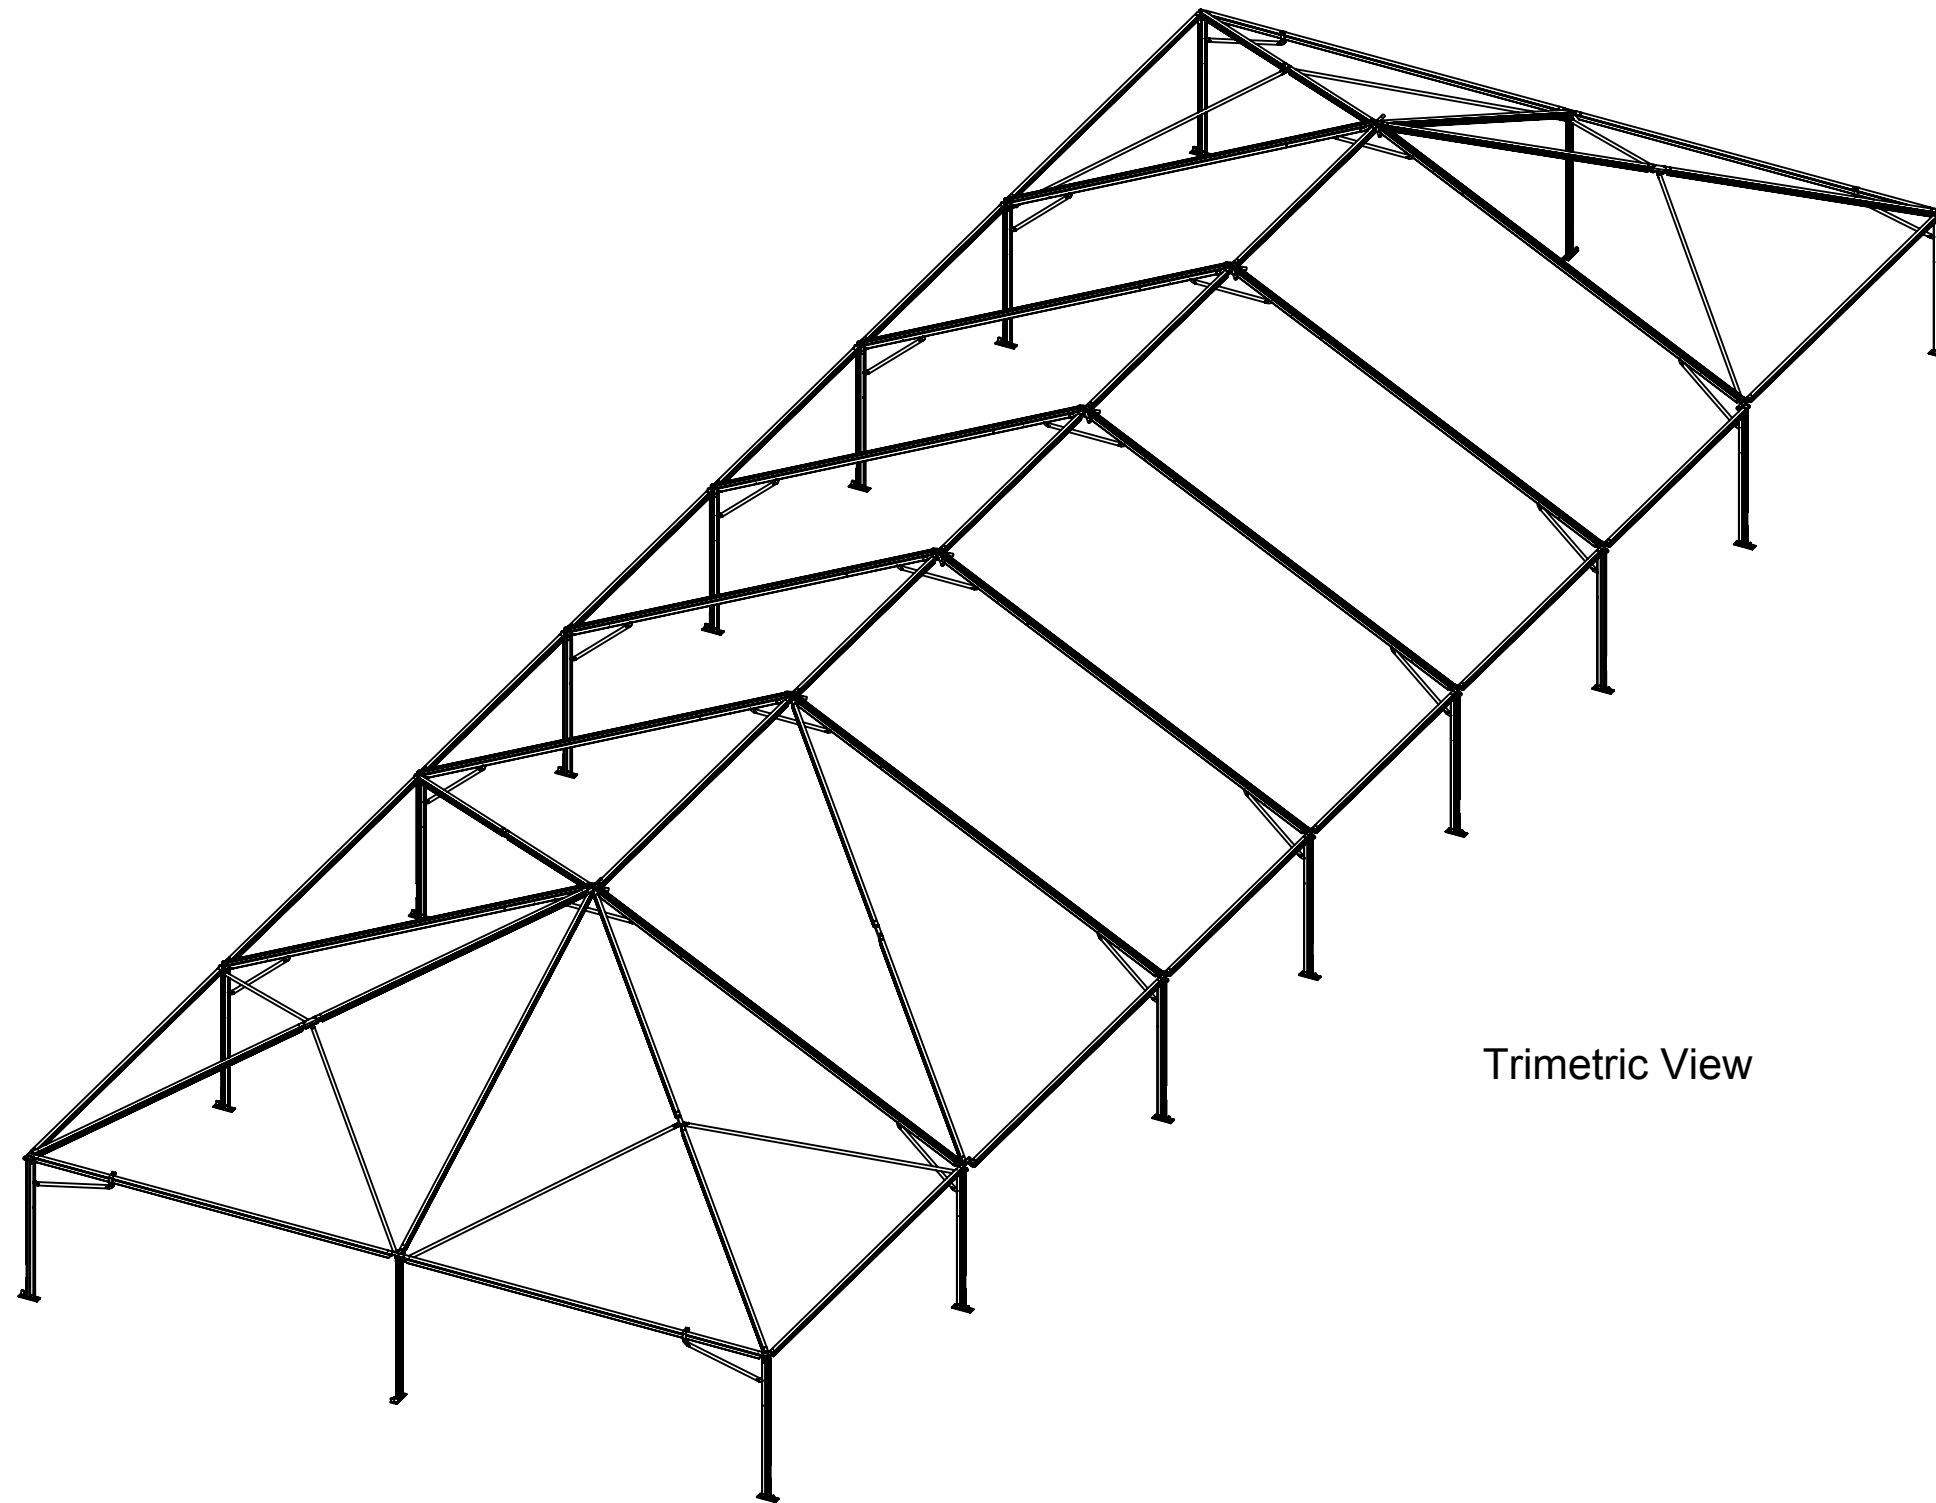

Date: May 2, 2013
**Toptec Future Trac 40 by 120
Hip End Tent Frame**
40' Hip Ends and 4 15' Centers
and 1 20' Center
Drawn by: Nathan O'Daniel
Drawing #: TU40120-020513

Trimetric View