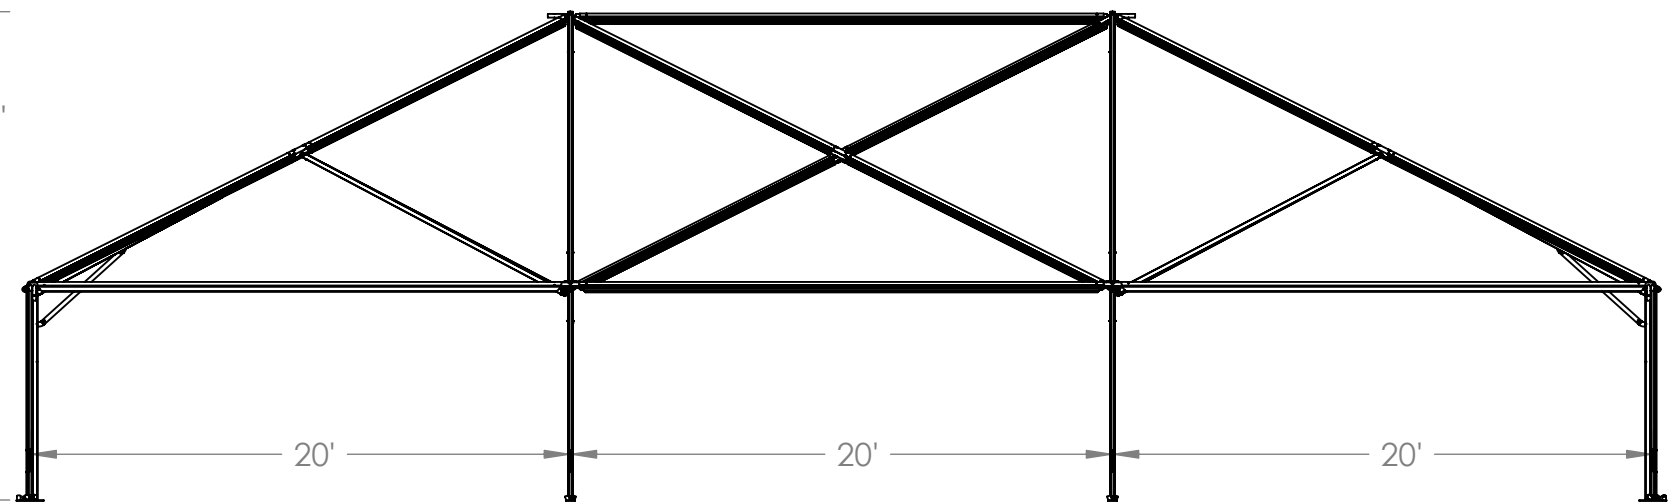

Trimetric View

Date: September 9, 2013
Toptec Future Trac 40 by 120
Hip End Tent Frame
40' Hip Ends and 1 20' Center
Drawn by: Nathan O'Daniel
Drawing #: TU4060-090913

Front View

Side View