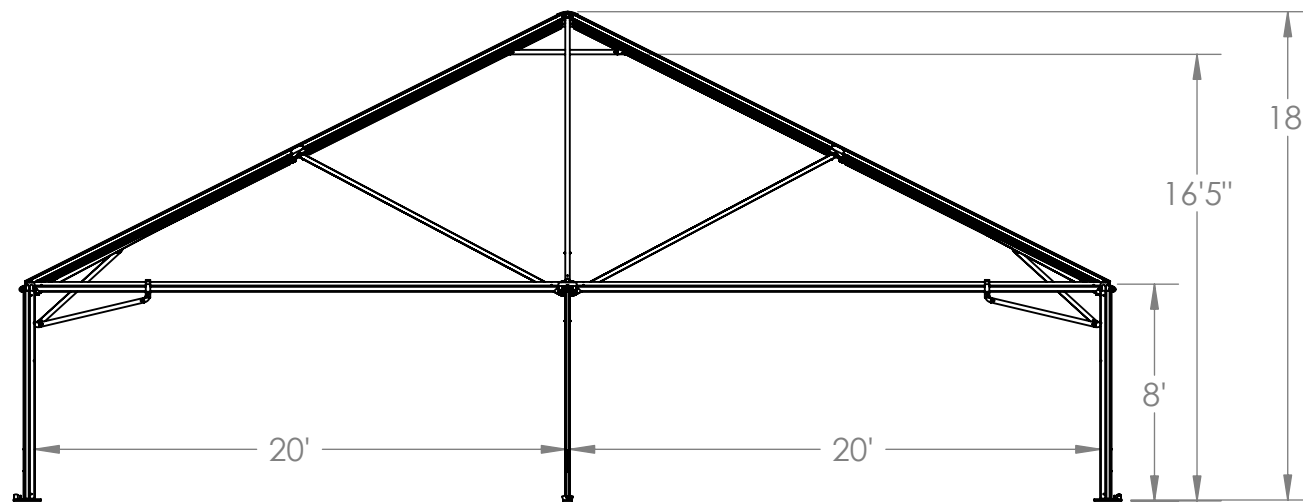

Trimetric View

Date: September 9, 2013
Toptec Future Trac 40 by 120
Hip End Tent Frame
40' Hip Ends and 1 20' Center
Drawn by: Nathan O'Daniel
Drawing #: TU4060-090913

Front View

Side View