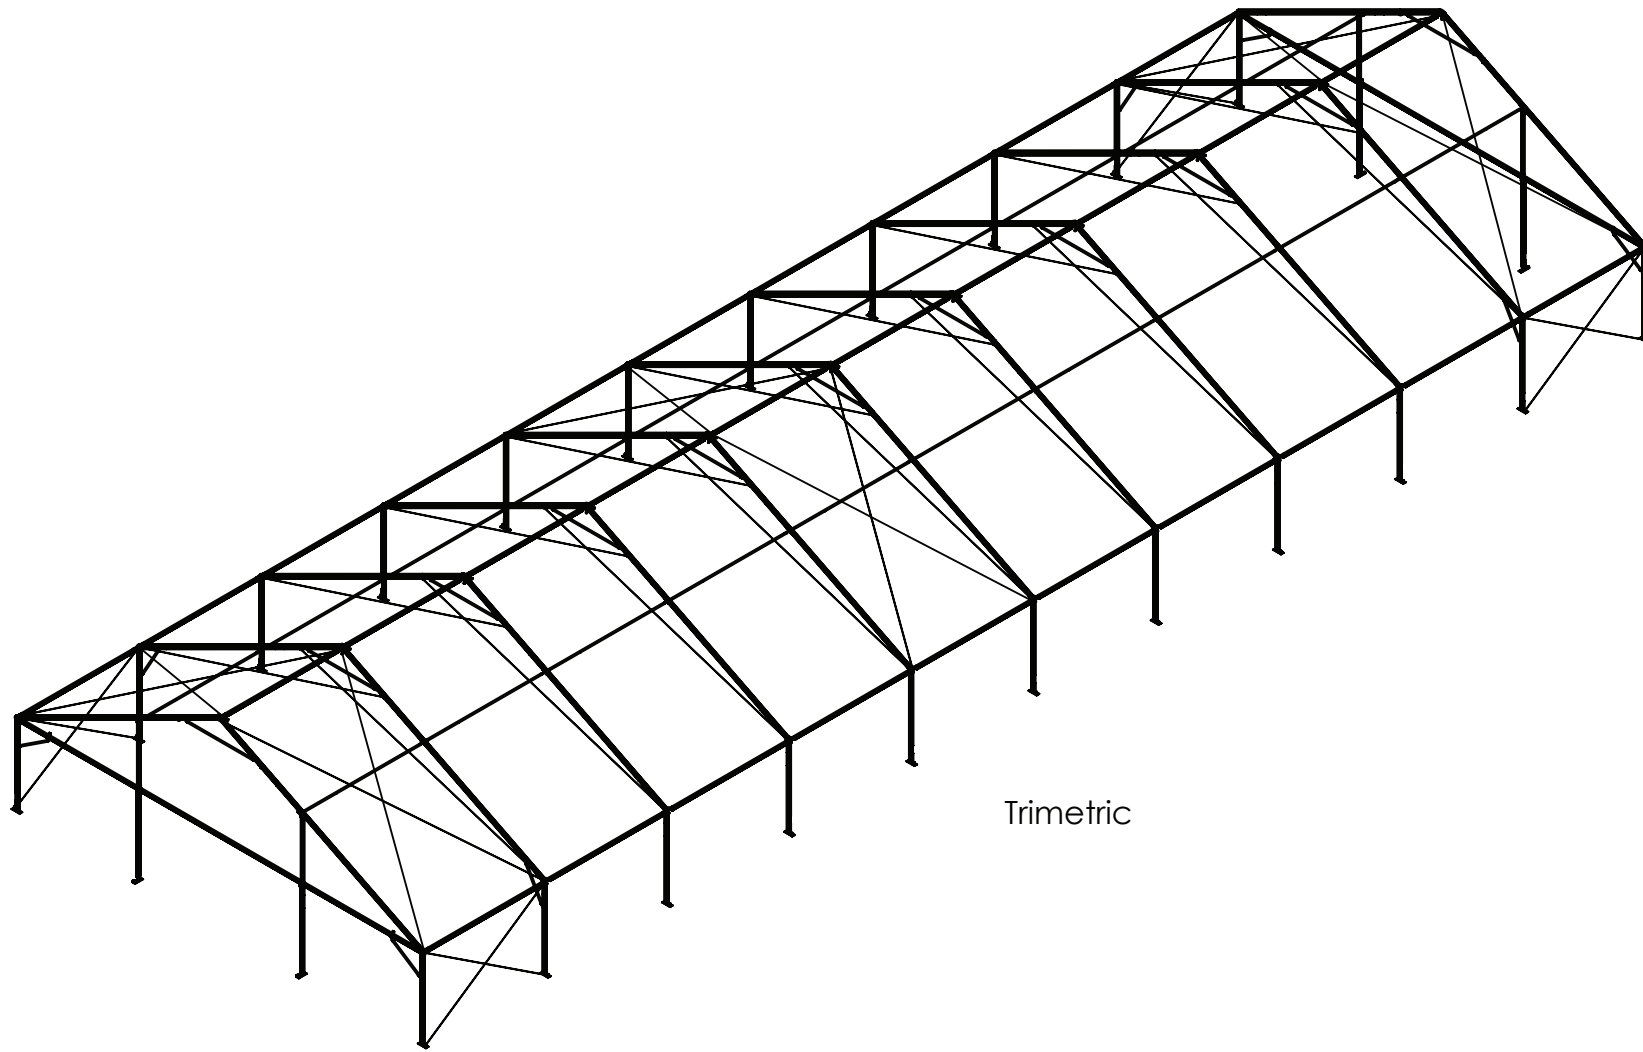

Date: February 24, 2014  
**Toptec Future Trac 50 by 150**  
**Gable End Tent Frame**  
50' Gable Ends and 8 15' Mids  
Drawn by: Nathan O'Daniel  
Drawing #: TU50150-022414

Front

Side