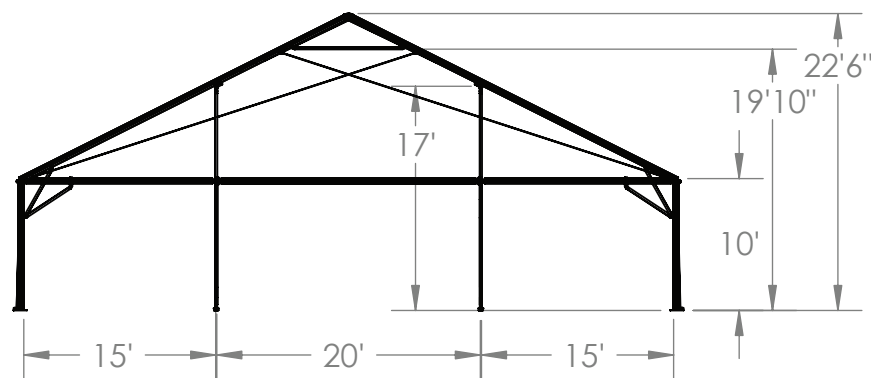

Date: February 24, 2014  
**Toptec Future Trac 50 by 150**  
**Gable End Tent Frame**  
50' Gable Ends and 8 15' Mids  
Drawn by: Nathan O'Daniel  
Drawing #: TU50150-022414

Front

Side