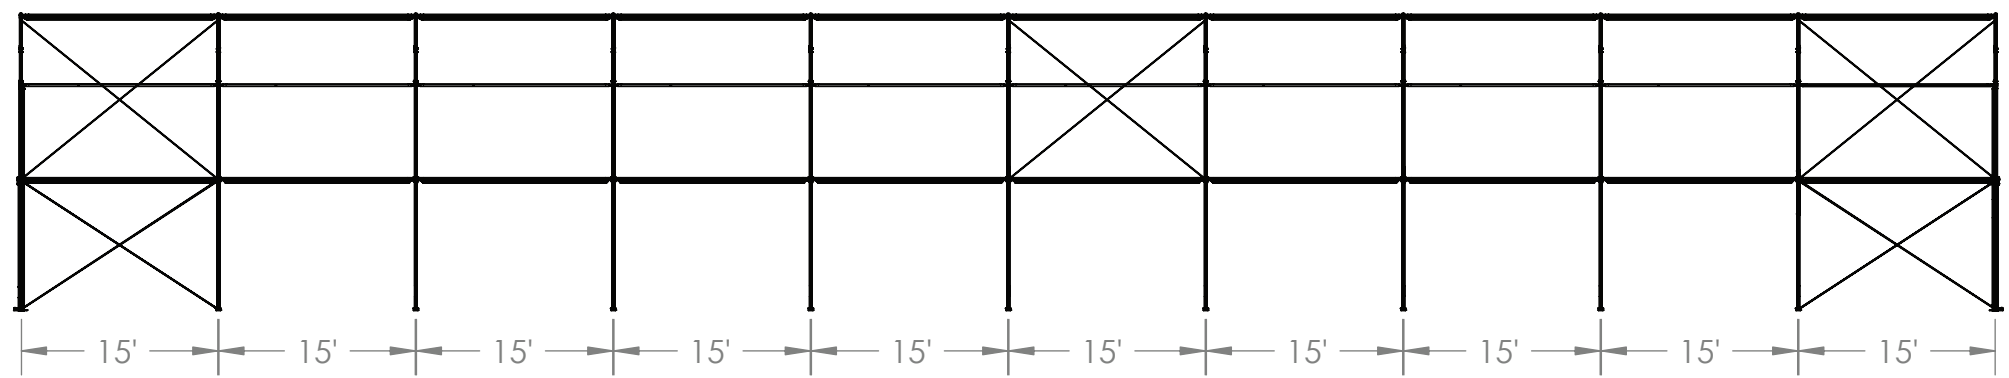

Date: February 24, 2014  
**Toptec Future Trac 50 by 150**  
**Gable End Tent Frame**  
50' Gable Ends and 8 15' Mids  
Drawn by: Nathan O'Daniel  
Drawing #: TU50150-022414

Front

Side