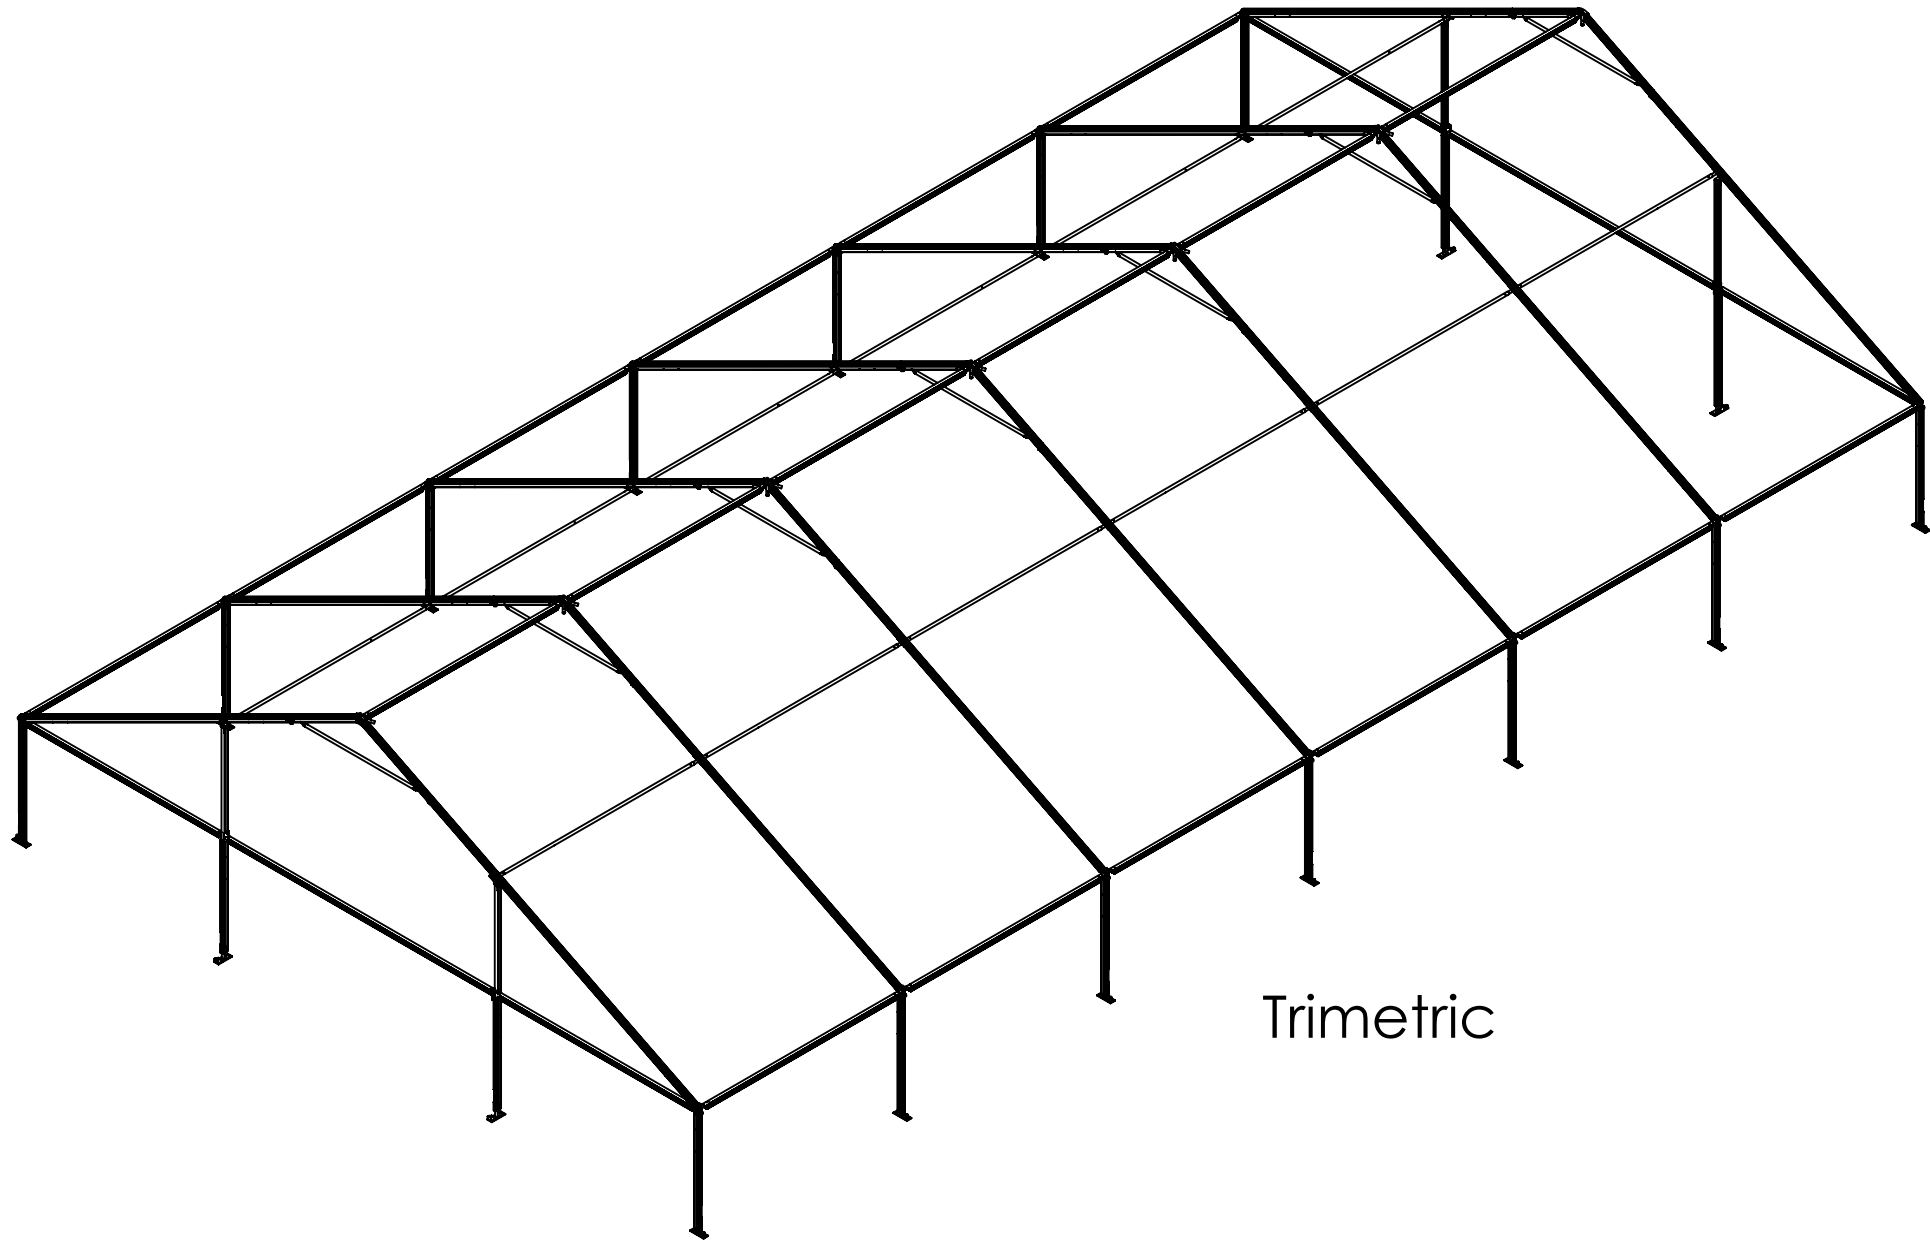

Date: May 9, 2013
**Toptec Future Trac 50x90 Gable End
Tent Frame**
50x30 Gable End with 4-15' Centers
Drawn by: Nathan O'Daniel
Drawing #: TU5090-090513

Trimetric