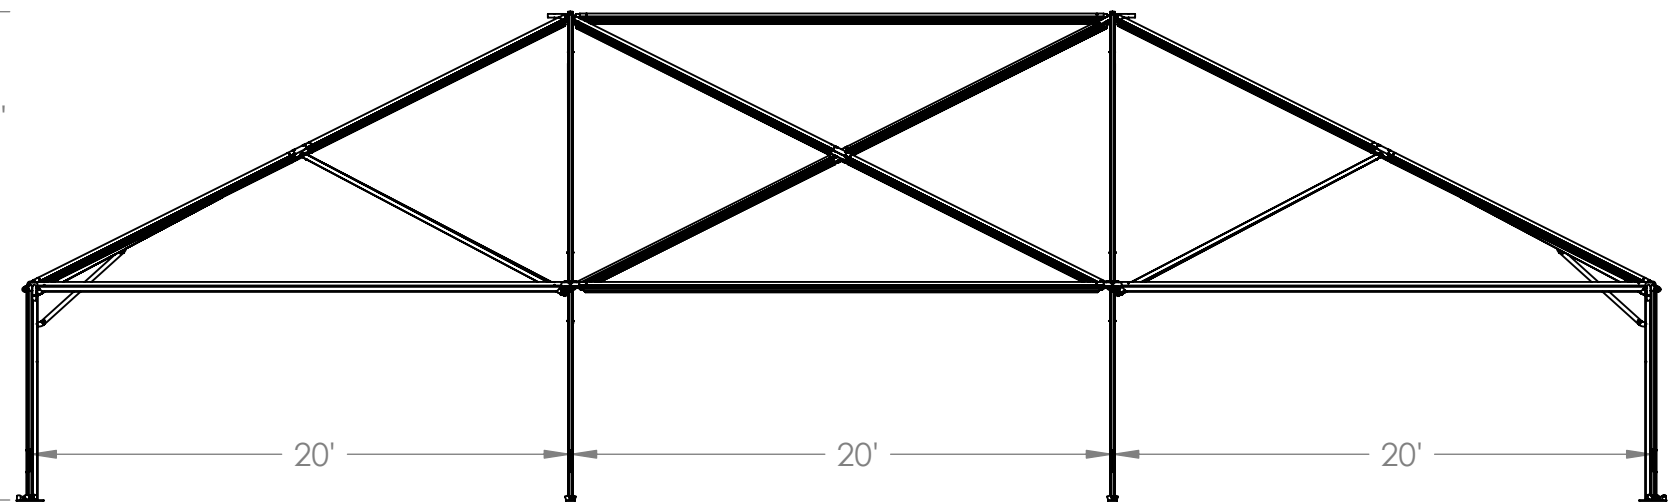

Trimetric View

Date: September 9, 2013
Toptec Future Trac 40 by 60
Hip End Tent Frame
40' Hip Ends and 1 20' Center
Drawn by: Nathan O'Daniel
Drawing #: TU4060-090913

Front View

Side View