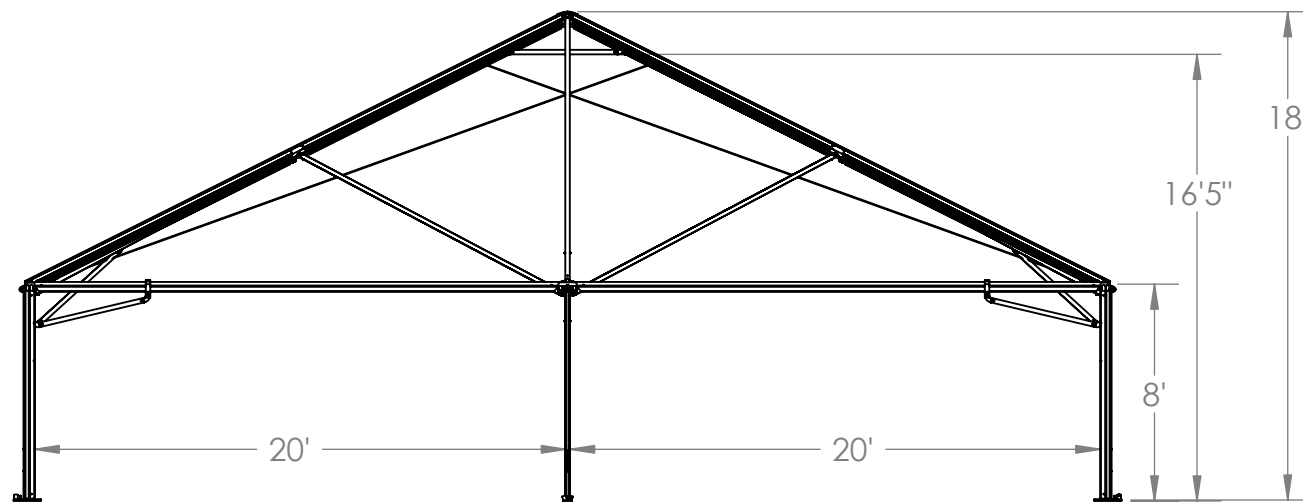

Trimetric View

Date: September 9, 2013
Toptec Future Trac 40 by 60
Hip End Tent Frame
40' Hip Ends and 1 20' Center
Drawn by: Nathan O'Daniel
Drawing #: TU4060-090913

Front View

Side View