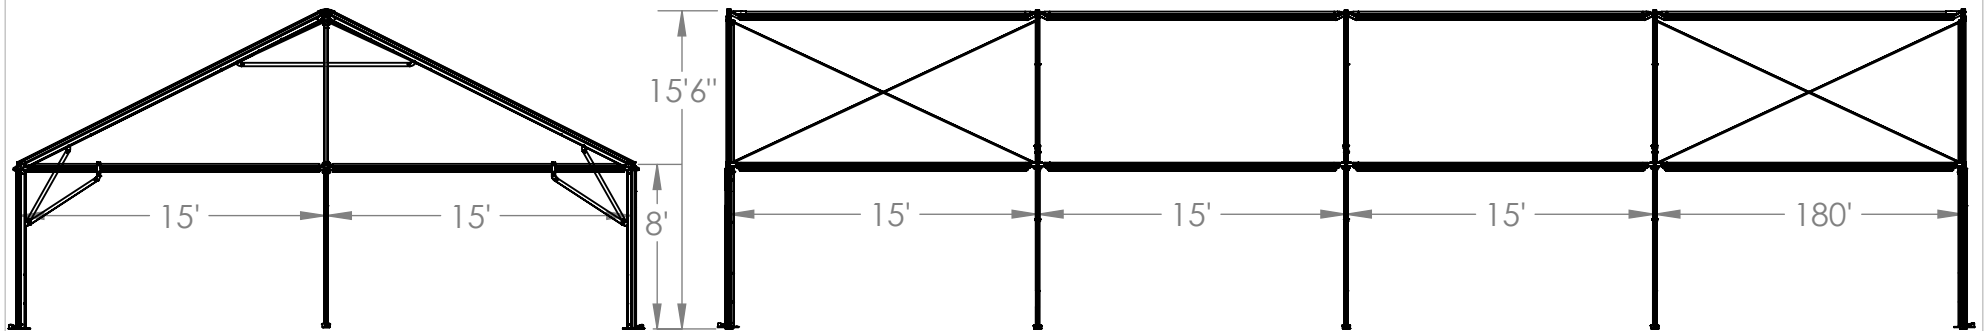

Date: January 14, 2019
Toptec Future Trac 30 x 60
Gable End Tent Frame
Drawn by: TC

5

4

3

2

1